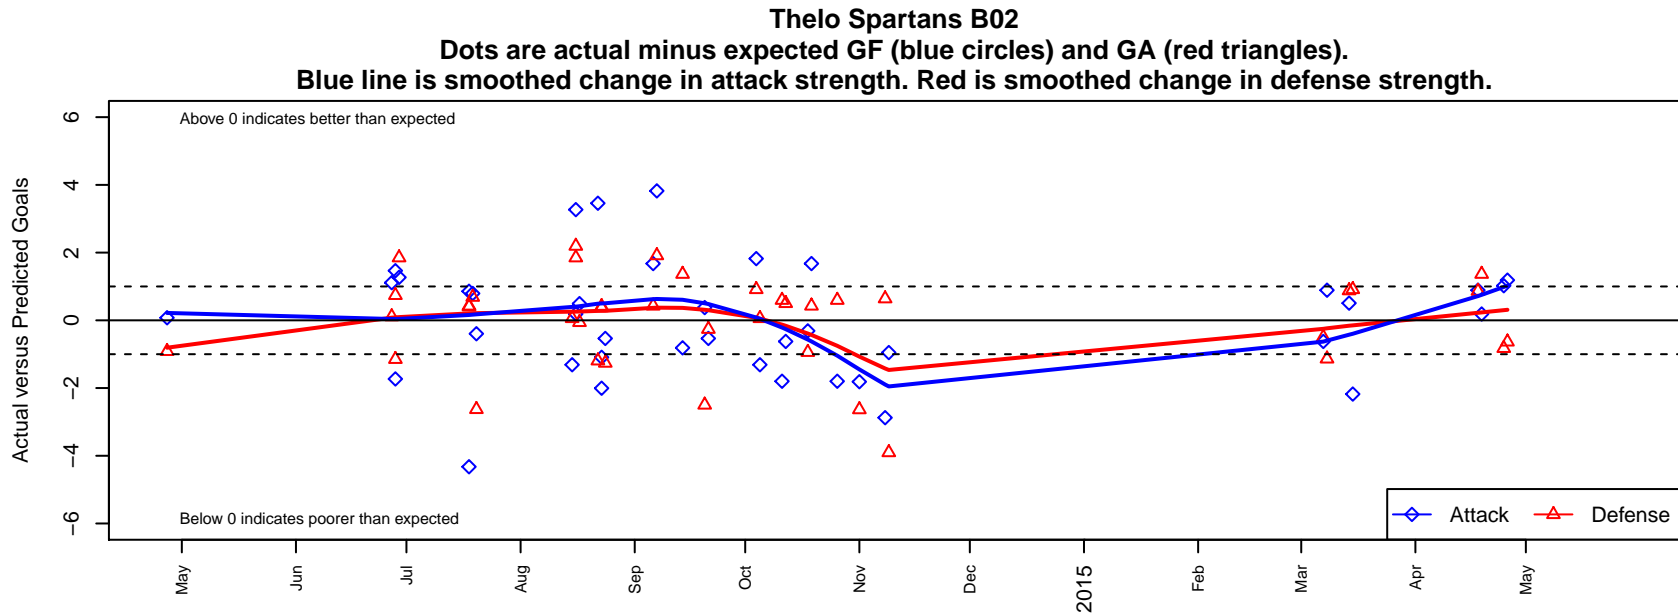

Thelo Spartans B02

Thelo United Futbol
 Milwaukie, OR
 B02 total strength=566
 attack=0.53 defense=0.37
 fall league = OPL 1st Div U12
 spr league = Spr OPL Crater Lake Div U12

alt names used:
 TUF Spartans
 Thelo Spartans
 Thelo Spartans
 Thelo Spartans
 Thelo United FC Spartan
 Thelo United FC Spartan
 Thelo United FC Spartan

**attack and defense variance (black dot)
relative to other teams
and top 10 in region**

**attack and defense rating
relative to others at age
and all opponents in last 13 months**

Performance relative to 13 month average