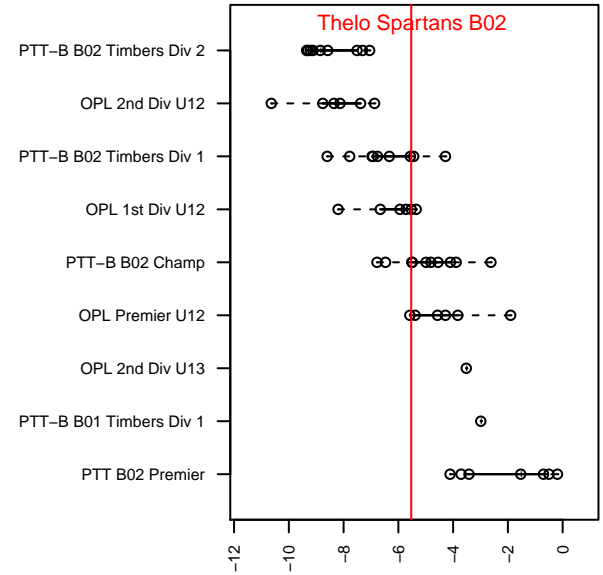

Thelo Spartans B02

Thelo United Futbol
 Milwaukie, OR
 B02 total strength=566
 attack=0.53 defense=0.37
 fall league = OPL 1st Div U12
 spr league = Spr OPL Crater Lake Div U12

alt names used:
 TUF Spartans
 Thelo Spartans
 Thelo Spartans
 Thelo Spartans
 Thelo United FC Spartan
 Thelo United FC Spartan
 Thelo United FC Spartan

Venues played:
 2013 Spr OPL Chinook Division U11
 2014 Capital Cup BU12 Silver
 2014 Beaverton Cup BU12 Silver
 2014 Mt Hood Challenge U12
 2014 Summer Slam Gold U12
 2014 OPL First Division U12
 2014 Directors Cup OPL Silver U12
 2014 Spr OPL Crater Lake Division U12

**attack and defense variance (black dot)
relative to other teams
and top 10 in region**

**attack and defense rating
relative to others at age
and all opponents in last 13 months**

Performance relative to 13 month average